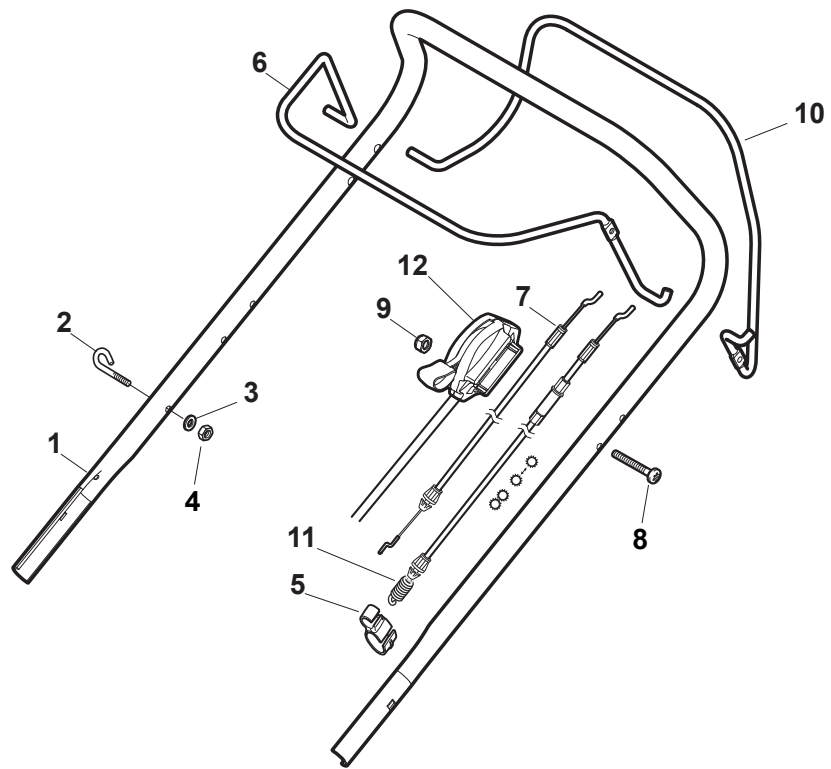

Fig.	Quantity	Part No	Description	Notes
1	1	381006785/0	Handle Lower Part	Black
2	2	112819110/0	Screw	
3	2	122671651/0	Washer	
4	2	122399900/0	Knob	
5	2	112293200/0	Nut	
6	2	112818900/0	Screw	
8	2	112155000/0	Nut	
9	2	112521350/0	Washer	
10	2	112369500/0	Elastic Washer	
11	2	112760605/0	Screw	
12	1	381008730/0	Outfit	Black

MP1 504 S

WBH Petrol Steel Handle, Lower Part

Issue 9 - 2015

Fig.	Quantity	Part No	Description	Notes
1	1	381007563/0	Lower handle	
2	4	122131750/0	Nut	
3	4	322399835/0	Knob	
4	4	322680016/0	Washer	
5	2	381103350/0	Handle	Black
6	2	381003253/0	Handle	Black

Bushing - Ø180

Ball Bearing - Ø180

Bushing - Ø240

Ball Bearing - Ø240

Fig.	Quantity	Part No	Description	Notes
1	6	112728706/0	Screw	
2	2	381007462/1	Wheel	
3	8	322042064/0	Bushing	
4	2	381007442/1	Wheel	
5	2	381007466/1	Wheel	
6	2	381007445/1	Wheel	
7	2	381007463/1	Wheel	
8	8	119216035/0	Bearing	
9	2	381007448/1	Wheel	
10	2	381007467/1	Wheel	
11	2	381007455/1	Wheel	
1	6	112728706/0	Screw	
2	2	381007462/1	Wheel	
3	8	322042064/0	Bushing	
4	2	381007442/1	Wheel	
5	2	381007466/1	Wheel	
6	2	381007445/1	Wheel	
7	2	381007463/1	Wheel	
8	8	119216035/0	Bearing	
9	2	381007448/1	Wheel	
10	2	381007467/1	Wheel	
11	2	381007455/1	Wheel	

Ball Bearing Ø200 - Wheels NTD

Ball Bearing Ø280 - Wheels NTD

Fig.	Quantity	Part No	Description	Notes
1	8	119216035/0	Bearing	
2	4	381007416/2	Wheel	
4	2	381007417/2	Wheel	
1	8	119216035/0	Bearing	
2	4	381007416/2	Wheel	
4	2	381007417/2	Wheel	