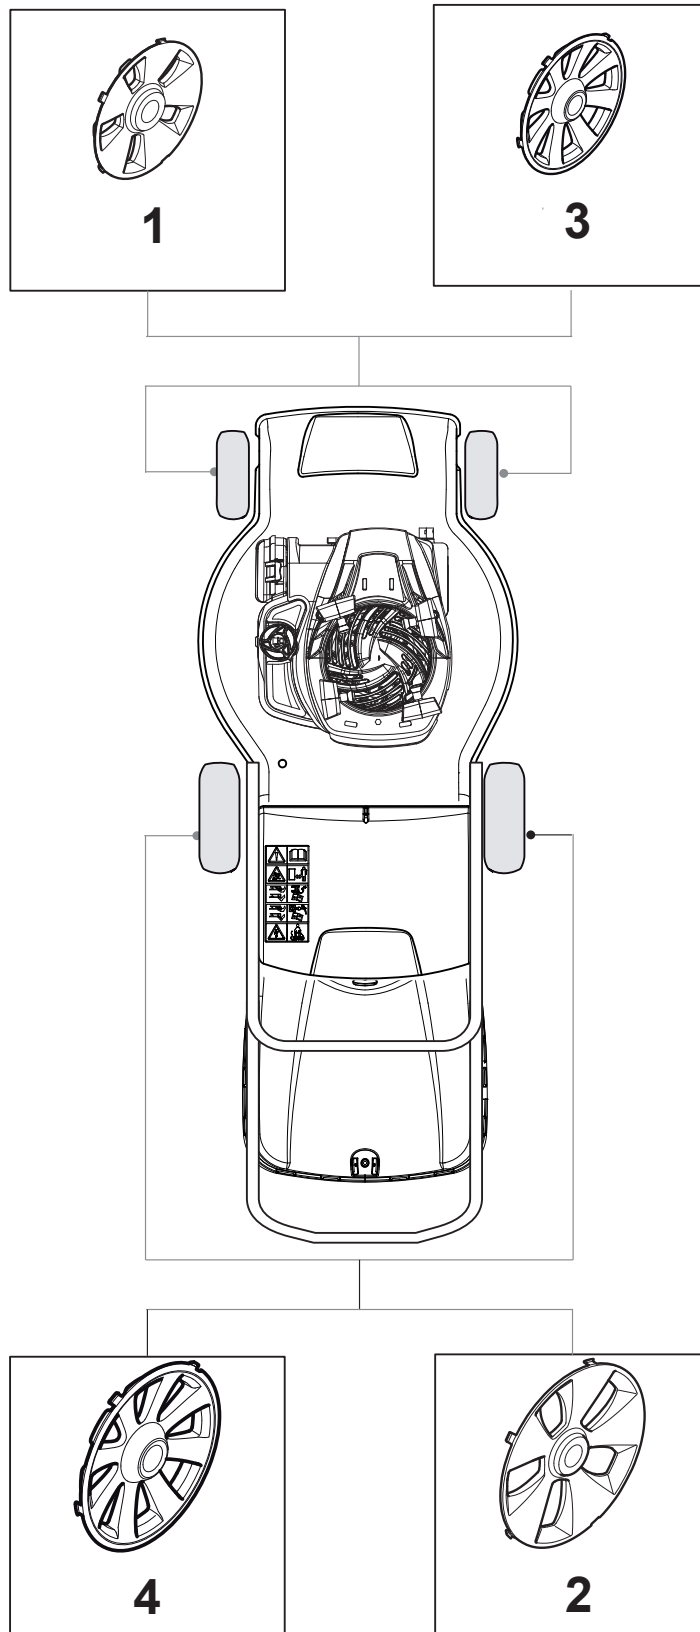

Fig.	Quantity	Part No	Description	Notes
1	1	322055262/0	Lower Cover	
2	1	322055263/0	Upper Cover	
3	1	322602026/0	Button	
4	5	112728699/0	Screw	
5	1	125943004/0	Screw	
6	1	122450477/0	Spring	
7	1	322981471/1	Plate	
8	5	112728697/0	Screw	
9	1	322602027/0	Lens	
10	1	322602028/0	Visualizer	
11	1	112154510/0	Nut	
12	1	112523040/0	Washer	
13	1	122517873/0	Pin	
14	1	381003475/0	Lever, Height Adjustment	
15	1	322778475/0	Bracket	
16	1	112815270/0	Screw	
17	1	122450480/0	Spring	
18	2	322545152/0	Plate	
19	4	112728698/0	Screw	
20	1	322778473/0	Bracket	
21	1	181003114/0	Gear Box	
22	1	122450478/0	Spring	
23	1	381302881/0	Front Wheel Axle	
24	1	381302891/0	Rear Wheel Axle	
25	1	135063900/0	Belt	
26	2	119216035/0	Bearing	
27	1	122570110/1	Pinion Right	
28	1	122570120/1	Pinion Left	
29	4	112608600/0	Seeger	
30	2	122753000/0	Pin	
31	1	381002047/0	Wheels Control Rod	
32	2	122519820/0	Pin	
33	2	322785305/0	Support	
34	4	112728697/0	Screw	
35	2	112436051/0	Plate	
37	2	322600247/0	Protection, Wheel	
38	2	322600205/1	Protection, Wheel	
39	2	322042068/0	Bushing	
40	2	112521371/0	Washer	

DELTA Wheel (Pierced) - Ø 200

DELTA Wheel - Ø 280

Fig.	Quantity	Part No	Description	Notes
3	2	322110640/0	Hub Cap Grey	
4	2	381007478/1	Wheel	
2	8	119216035/0	Bearing	
1	2	381007477/0	Wheel	

Fig.	Quantity	Part No	Description	Notes
1	2	322110643/0	Hub Cap Grey	Grey
2	2	322110644/0	Hub Cap Grey	Grey
1	2	322110643/0	Hub Cap Grey	Grey
2	2	322110644/0	Hub Cap Grey	Grey
3	2	322110645/0	Hub Cap Grey	Grey
4	2	322110646/0	Hub Cap Grey	Grey

Fig.	Quantity	Part No	Description	Notes
1	1	122465607/3	Hub With Pulley, Crankshaft Ø 22.2	
2	1	181004366/2	Blade	
3	1	122160400/0	Elastic Disc	
4	1	112523080/0	Washer	
5	1	112735698/0	Screw	
6	1	112139100/0	Feather, Crankshaft Ø 22,2	
8	1	112521350/0	Washer	
9	3	112154210/0	Nut	
10	1	322170964/0	Protection	
11	3	122170835/0	Spacer	