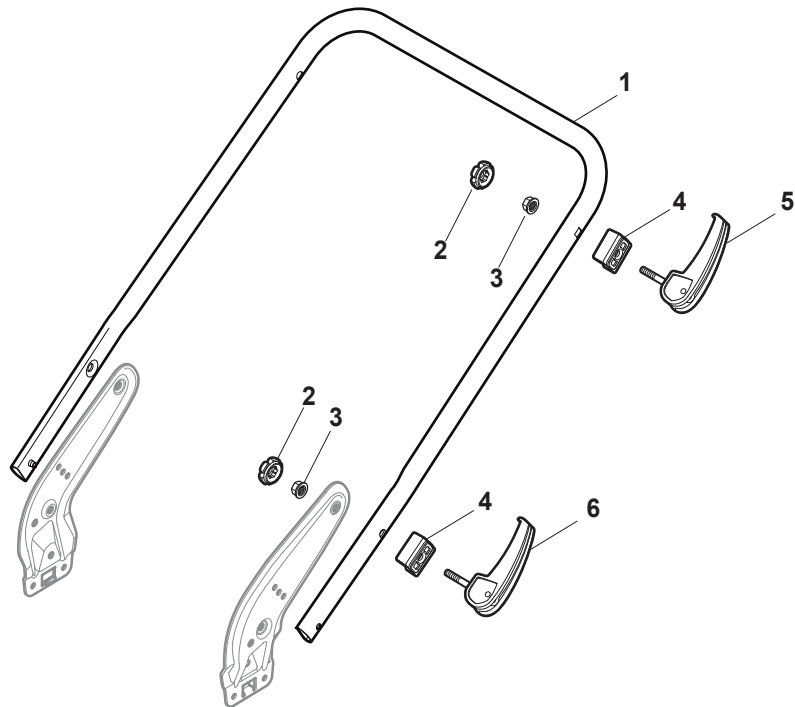

Fig.	Quantity	Part No	Description	Notes
1	1	322055262/0	Lower Cover	
2	1	322055263/0	Upper Cover	
3	1	322602026/0	Button	
4	5	112728699/0	Screw	
5	1	125943004/0	Screw	
6	1	122450477/0	Spring	
7	1	322981471/1	Plate	
8	5	112728697/0	Screw	
9	1	322602027/0	Lens	
10	1	322602028/0	Visualizer	
11	1	112154510/0	Nut	
12	1	112523040/0	Washer	
13	1	122517873/0	Pin	
14	1	381003475/0	Lever, Height Adjustment	
15	1	322778475/0	Bracket	
16	1	112815270/0	Screw	
17	1	122450480/0	Spring	
18	2	322545152/0	Plate	
19	4	112728698/0	Screw	
20	1	322778473/0	Bracket	
21	1	181003114/0	Gear Box	
22	1	122450478/0	Spring	
23	1	381302881/0	Front Wheel Axle	
24	1	381302891/0	Rear Wheel Axle	
25	1	135063900/0	Belt	
26	2	119216035/0	Bearing	
27	1	122570110/1	Pinion Right	
28	1	122570120/1	Pinion Left	
29	4	112608600/0	Seeger	
30	2	122753000/0	Pin	
31	1	381002047/0	Wheels Control Rod	
32	2	122519820/0	Pin	
33	2	322785305/0	Support	
34	4	112728697/0	Screw	
35	2	112436051/0	Plate	
37	2	322600247/0	Protection, Wheel	
38	2	322600205/1	Protection, Wheel	
39	2	322042068/0	Bushing	
40	2	112521371/0	Washer	

MP1 504 S

WBH Petrol Steel Mask

Issue 9 - 2015

Fig.	Quantity	Part No	Description	Notes
1	1	322500111/0	Front Combi	
2	6	112728697/0	Screw	
3	2	112728699/0	Screw	
4	1	322055524/0	Insert	
5	1	322226215/0	Mask, Red	
6	1	322393742/0	Handle	
7	1	381004776/0	Red Deck	
7	1	381004777/0	Red Deck	Side Discharge

Fig.	Quantity	Part No	Description	Notes
1	1	381006785/0	Handle Lower Part	Black
2	2	112819110/0	Screw	
3	2	122671651/0	Washer	
4	2	122399900/0	Knob	
5	2	112293200/0	Nut	
6	2	112818900/0	Screw	
8	2	112155000/0	Nut	
9	2	112521350/0	Washer	
10	2	112369500/0	Elastic Washer	
11	2	112760605/0	Screw	
12	1	381008730/0	Outfit	Black

MP1 504 S

WBH Petrol Steel Handle, Lower Part

Issue 9 - 2015

Fig.	Quantity	Part No	Description	Notes
1	1	381007563/0	Lower handle	
2	4	122131750/0	Nut	
3	4	322399835/0	Knob	
4	4	322680016/0	Washer	
5	2	381103350/0	Handle	Black
6	2	381003253/0	Handle	Black