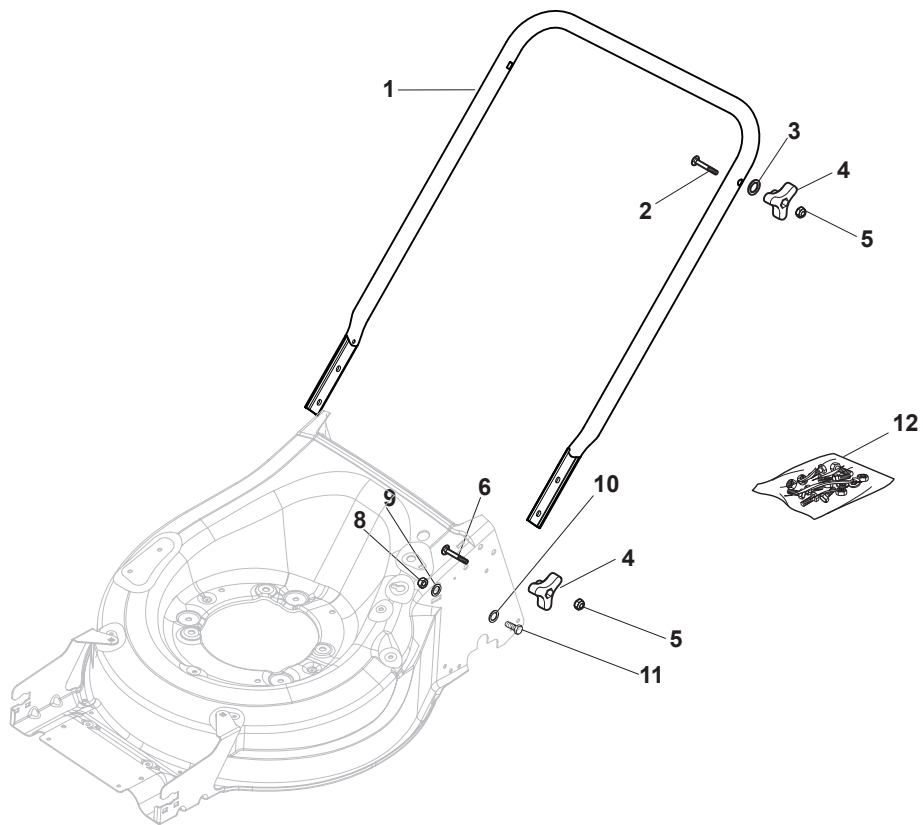

Fig.	Quantity	Part No	Description	Notes
1	1	322055262/0	Lower Cover	
2	1	322055263/0	Upper Cover	
3	1	322602026/0	Button	
4	5	112728699/0	Screw	
5	1	125943004/0	Screw	
6	1	122450477/0	Spring	
7	1	322981471/1	Plate	
8	5	112728697/0	Screw	
9	1	322602027/0	Lens	
10	1	322602028/0	Visualizer	
11	1	112154510/0	Nut	
12	1	112523040/0	Washer	
13	1	122517873/0	Pin	
14	1	381003475/0	Lever, Height Adjustment	
15	1	322778475/0	Bracket	
16	1	112815270/0	Screw	
17	1	122450480/0	Spring	
18	2	322545152/0	Plate	
19	4	112728698/0	Screw	
20	1	322778473/0	Bracket	
21	1	181003114/0	Gear Box	
22	1	122450478/0	Spring	
23	1	381302881/0	Front Wheel Axle	
24	1	381302891/0	Rear Wheel Axle	
25	1	135063900/0	Belt	
26	2	119216035/0	Bearing	
27	1	122570110/1	Pinion Right	
28	1	122570120/1	Pinion Left	
29	4	112608600/0	Seeger	
30	2	122753000/0	Pin	
31	1	381002047/0	Wheels Control Rod	
32	2	122519820/0	Pin	
33	2	322785305/0	Support	
34	4	112728697/0	Screw	
35	2	112436051/0	Plate	
37	2	322600247/0	Protection, Wheel	
38	2	322600205/1	Protection, Wheel	
39	2	322042068/0	Bushing	
40	2	112521371/0	Washer	

MP1 504 S

WBH Petrol Steel Mask

Issue 9 - 2015

Fig.	Quantity	Part No	Description	Notes
1	1	322500111/0	Front Combi	
2	6	112728697/0	Screw	
3	2	112728699/0	Screw	
4	1	322055524/0	Insert	
5	1	322226215/0	Mask, Red	
6	1	322393742/0	Handle	
7	1	381004776/0	Red Deck	
7	1	381004777/0	Red Deck	Side Discharge

Fig.	Quantity	Part No	Description	Notes
1	1	381006785/0	Handle Lower Part	Black
2	2	112819110/0	Screw	
3	2	122671651/0	Washer	
4	2	122399900/0	Knob	
5	2	112293200/0	Nut	
6	2	112818900/0	Screw	
8	2	112155000/0	Nut	
9	2	112521350/0	Washer	
10	2	112369500/0	Elastic Washer	
11	2	112760605/0	Screw	
12	1	381008730/0	Outfit	Black