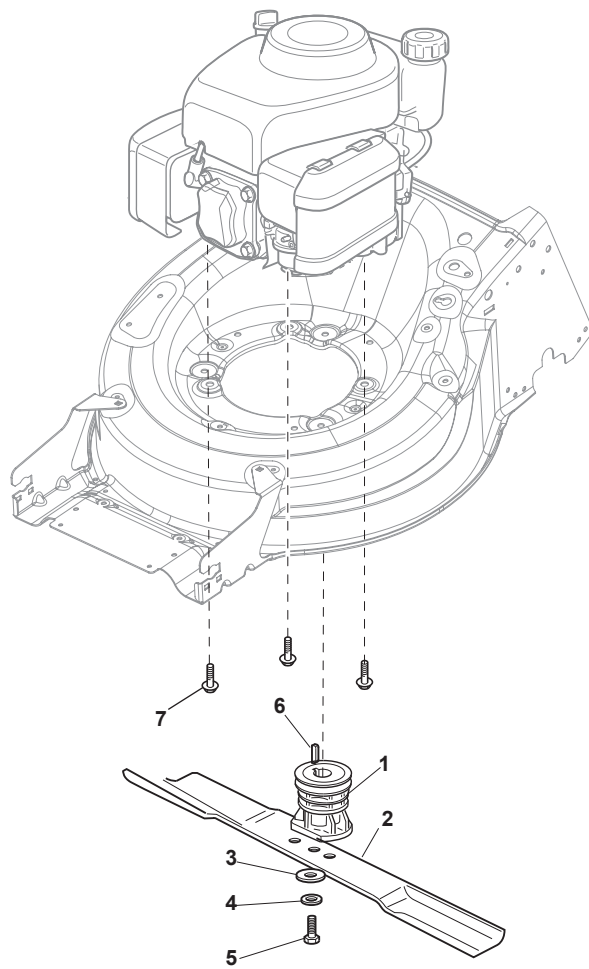

Fig.	Quantity	Part No	Description	Notes
1	1	322055262/0	Lower Cover	
2	1	322055263/0	Upper Cover	
3	1	322602026/0	Button	
4	5	112728699/0	Screw	
5	1	125943004/0	Screw	
6	1	122450477/0	Spring	
7	1	322981471/1	Plate	
8	5	112728697/0	Screw	
9	1	322602027/0	Lens	
10	1	322602028/0	Visualizer	
11	1	112154510/0	Nut	
12	1	112523040/0	Washer	
13	1	122517873/0	Pin	
14	1	381003475/0	Lever, Height Adjustment	
15	1	322778475/0	Bracket	
16	1	112815270/0	Screw	
17	1	122450480/0	Spring	
18	2	322545152/0	Plate	
19	4	112728698/0	Screw	
20	1	322778473/0	Bracket	
21	1	181003114/0	Gear Box	
22	1	122450478/0	Spring	
23	1	381302881/0	Front Wheel Axle	
24	1	381302891/0	Rear Wheel Axle	
25	1	135063900/0	Belt	
26	2	119216035/0	Bearing	
27	1	122570110/1	Pinion Right	
28	1	122570120/1	Pinion Left	
29	4	112608600/0	Seeger	
30	2	122753000/0	Pin	
31	1	381002047/0	Wheels Control Rod	
32	2	122519820/0	Pin	
33	2	322785305/0	Support	
34	4	112728697/0	Screw	
35	2	112436051/0	Plate	
37	2	322600247/0	Protection, Wheel	
38	2	322600205/1	Protection, Wheel	
39	2	322042068/0	Bushing	
40	2	112521371/0	Washer	

Fig.	Quantity	Part No	Description	Notes
1	1	381005195/0	Bracket-Rh	
2	1	381005197/0	Bracket-Lh	
3	6	112727801/0	Screw	
4	2	322545213/0	Plate	
5	1	322600310/0	Rear door	Not for TR/E models
6	1	322108316/0	Conveyor	
7	6	112728699/0	Screw	
8	1	322060270/0	Carter Mulching	
9	2	112728530/0	Screw	
10	2	112154510/0	Nut	
11	2	112815200/0	Screw	
12	2	112521330/0	Washer	
13	1	119035000/0	Or Ring	
14	1	112728697/0	Screw	
15	1	322034002/0	Washing Connection	
16	1	322140245/0	Deflector	
17	1	112645708/0	Pin	

Fig.	Quantity	Part No	Description	Notes
1	1	122465607/3	Hub With Pulley, Crankshaft Ø 22.2	
2	1	181004366/2	Blade	
3	1	122160400/0	Elastic Disc	
4	1	112523080/0	Washer	
5	1	112735698/0	Screw	
6	1	112139100/0	Feather, Crankshaft Ø 22,2	
8	1	112521350/0	Washer	
9	3	112154210/0	Nut	
10	1	322170964/0	Protection	
11	3	122170835/0	Spacer	