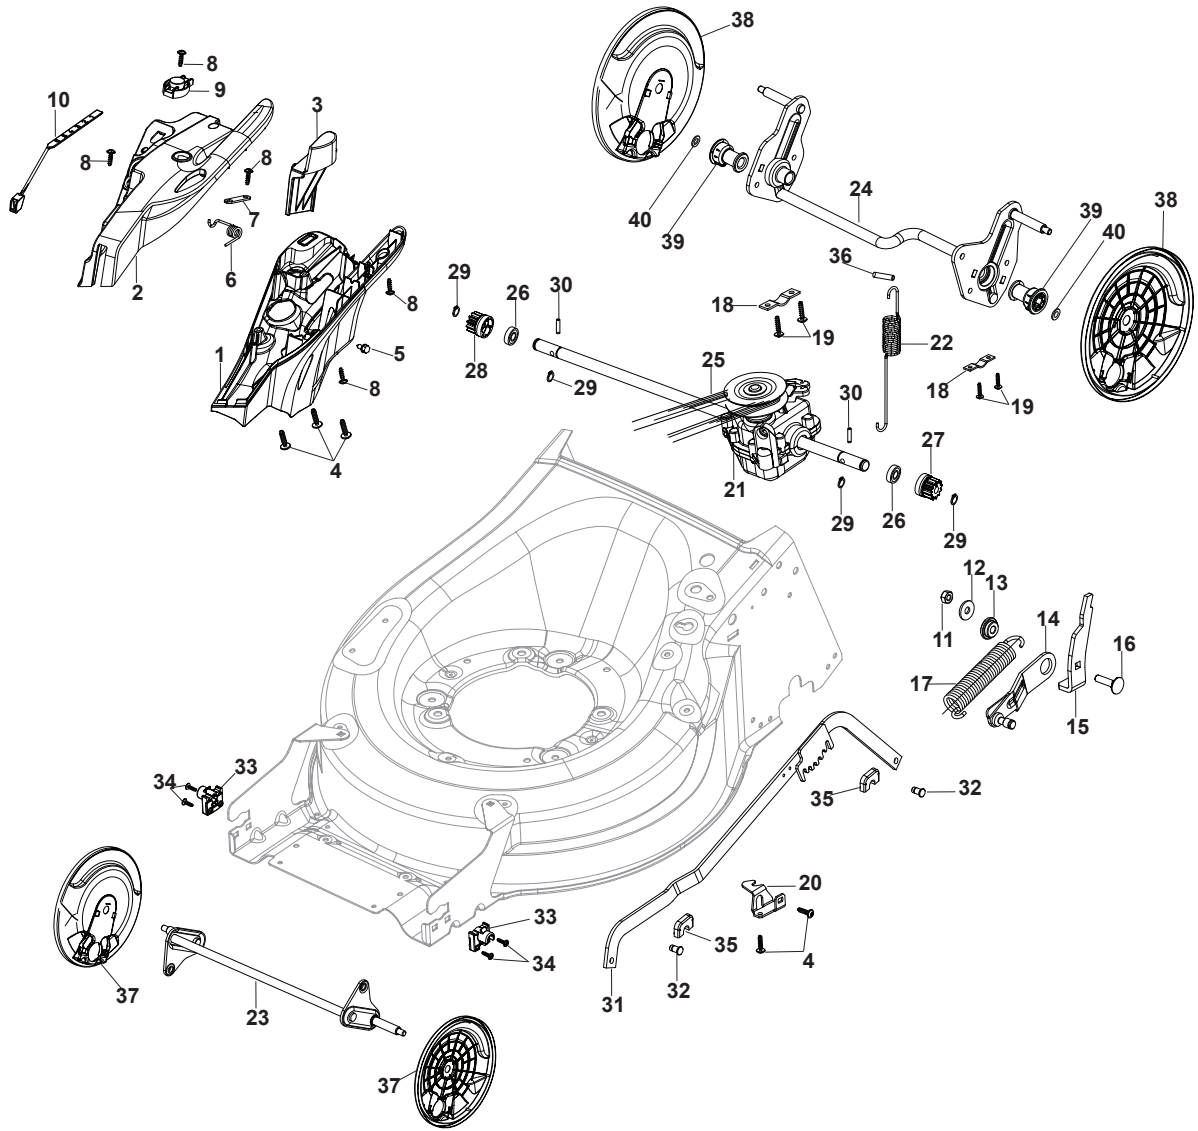

THIS INFORMATION IS NOT INTENDED FOR SALE OR RESALE, AND THIS NOTICE MUST REMAIN ON ALL COPIES.

Fig.	Quantity	Part No	Description	Notes
1	1	381302881/0	Front Wheel Axle	
2	2	322785305/0	Support	
3	4	112728697/0	Screw	
4	1	322869695/0	Wheels Control Rod	
5	2	122519820/0	Pin	
6	2	112436051/0	Plate	
7	1	322778475/0	Bracket	
8	1	122450480/0	Spring	
9	1	122517873/0	Pin	
10	1	322055329/0	Cover	
11	1	112815270/0	Screw	
12	1	112523040/0	Washer	
13	2	112154510/0	Nut	
14	1	381302895/0	Rear Wheel Axle	
15	2	322545152/0	Plate	
16	4	112728698/0	Screw	
17	1	122446192/0	Spring	
18	1	122534131/0	Pin	
19	1	322322855/0	Wheels Adjusting Lever	
20	1	322394506/0	Knob	
21	5	112728699/0	Screw	
22	1	135063900/0	Belt	
23	1	322778473/0	Bracket	
24	1	122450478/0	Spring	
25	1	181003115/0	Gear Box	
26	2	122753000/0	Pin	
27	4	112608600/0	Seeger	
28	2	119216035/0	Bearing	
29	1	122570110/1	Pinion Right	
30	1	122570120/1	Pinion Left	
31	2	322042066/0	Bushing	
32	2	112521371/0	Washer	
33	2	322600205/1	Protection, Wheel	
34	2	322600247/0	Protection, Wheel	