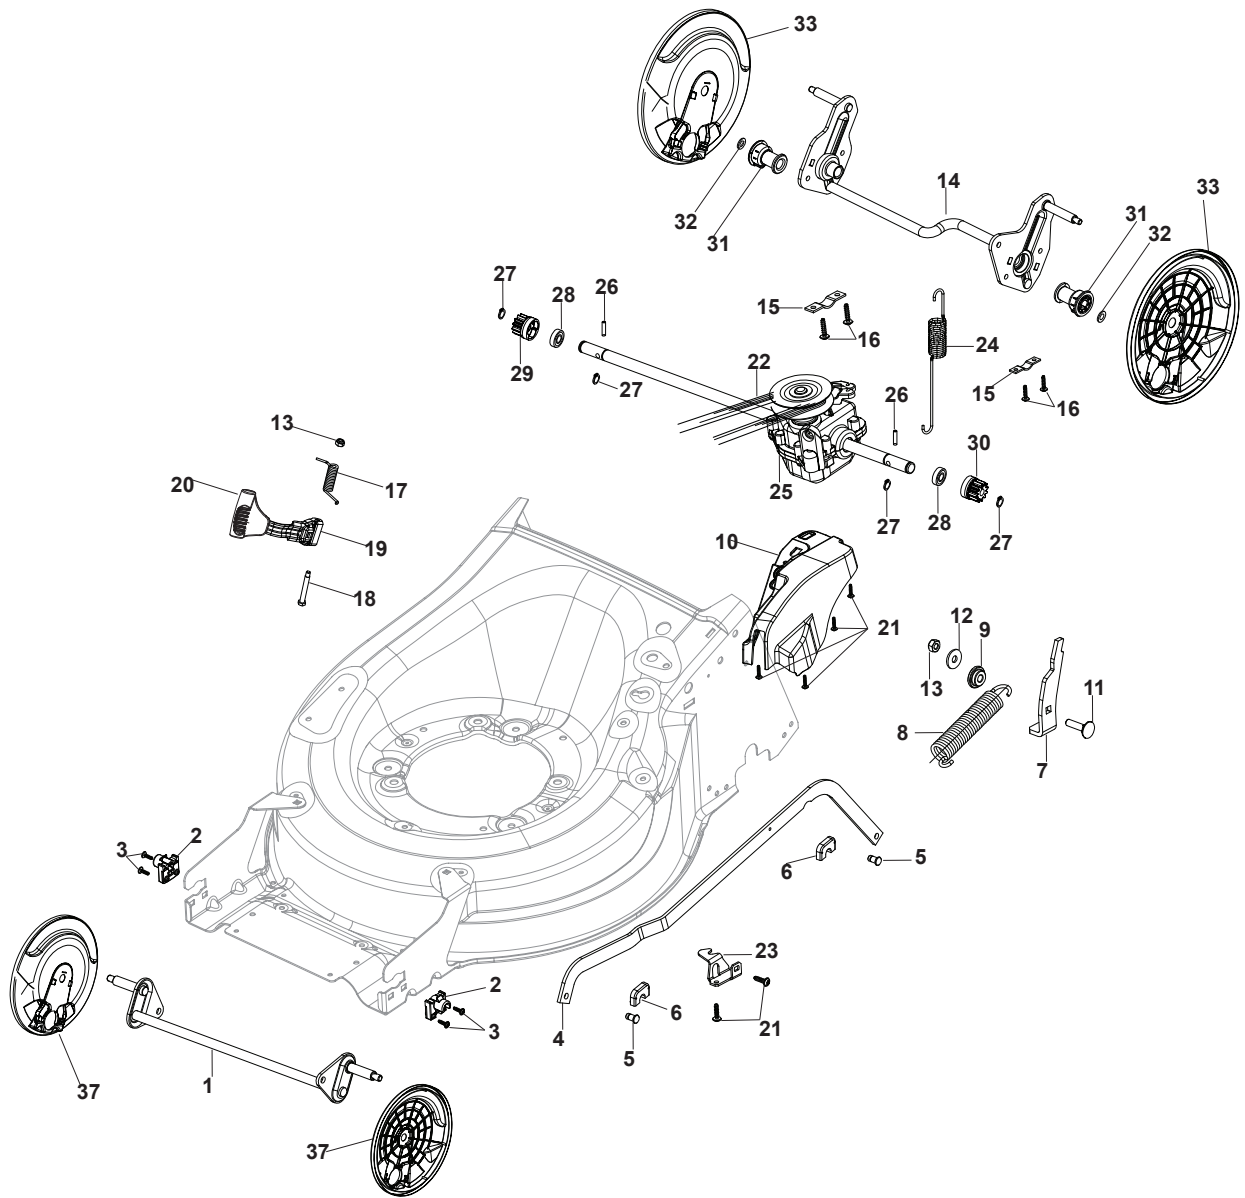

THIS INFORMATION IS NOT INTENDED FOR SALE OR RESALE, AND THIS NOTICE MUST REMAIN ON ALL COPIES.

Fig.	Quantity	Part No	Description	Notes
1	1	381302881/0	Front Wheel Axle	
2	2	322785305/0	Support	
3	4	112728697/0	Screw	
4	1	322869695/0	Wheels Control Rod	
5	2	122519820/0	Pin	
6	2	112436051/0	Plate	
7	1	322778475/0	Bracket	
8	1	122450480/0	Spring	
9	1	122517873/0	Pin	
10	1	322055329/0	Cover	
11	1	112815270/0	Screw	
12	1	112523040/0	Washer	
13	2	112154510/0	Nut	
14	1	381302895/0	Rear Wheel Axle	
15	2	322545152/0	Plate	
16	4	112728698/0	Screw	
17	1	122446192/0	Spring	
18	1	122534131/0	Pin	
19	1	322322855/0	Wheels Adjusting Lever	
20	1	322394506/0	Knob	
21	5	112728699/0	Screw	
22	1	135063900/0	Belt	
23	1	322778473/0	Bracket	
24	1	122450478/0	Spring	
25	1	181003115/0	Gear Box	
26	2	122753000/0	Pin	
27	4	112608600/0	Seeger	
28	2	119216035/0	Bearing	
29	1	122570110/1	Pinion Right	
30	1	122570120/1	Pinion Left	
31	2	322042066/0	Bushing	
32	2	112521371/0	Washer	
33	2	322600205/1	Protection, Wheel	
34	2	322600247/0	Protection, Wheel	