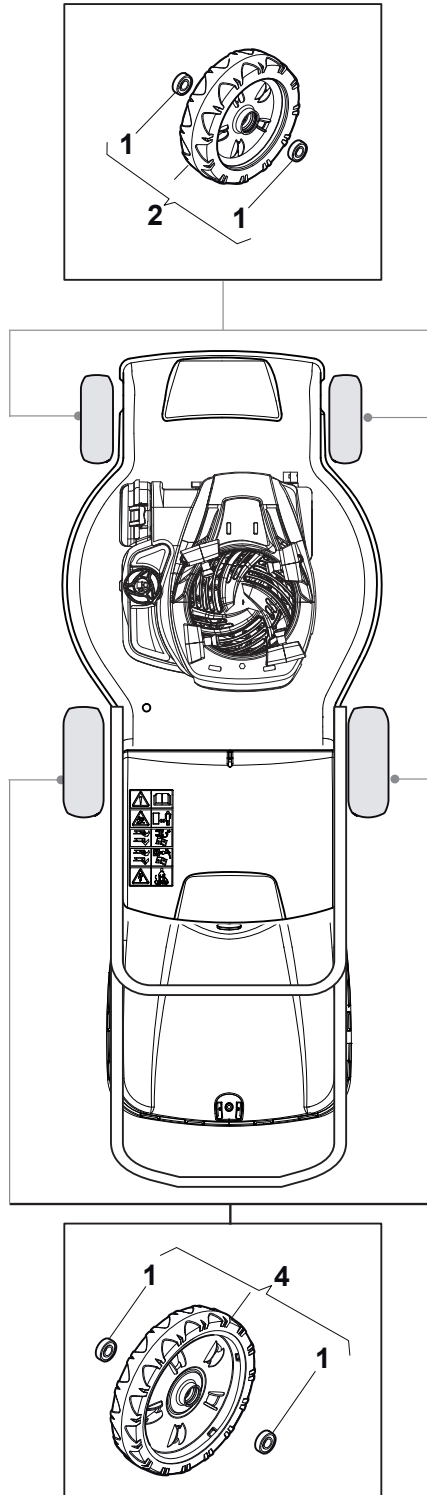

Ball Bearing Ø200 - Wheels NTD

Ball Bearing Ø280 - Wheels NTD

Fig.	Quantity	Part No	Description	Notes
1	8	119216035/0	Bearing	
2	4	381007416/2	Wheel	
4	2	381007417/2	Wheel	
1	8	119216035/0	Bearing	
2	4	381007416/2	Wheel	
4	2	381007417/2	Wheel