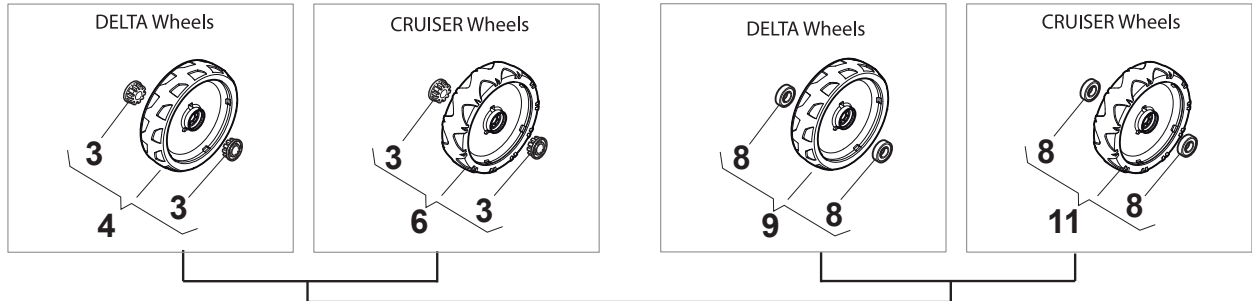

Bushing - Ø180

Ball Bearing - Ø180

Bushing - Ø240

Ball Bearing - Ø240

Fig.	Quantity	Part No	Description	Notes
1	6	112728706/0	Screw	
2	2	381007462/1	Wheel	
3	8	322042064/0	Bushing	
4	2	381007442/1	Wheel	
5	2	381007466/1	Wheel	
6	2	381007445/1	Wheel	
7	2	381007463/1	Wheel	
8	8	119216035/0	Bearing	
9	2	381007448/1	Wheel	
10	2	381007467/1	Wheel	
11	2	381007455/1	Wheel	
1	6	112728706/0	Screw	
2	2	381007462/1	Wheel	
3	8	322042064/0	Bushing	
4	2	381007442/1	Wheel	
5	2	381007466/1	Wheel	
6	2	381007445/1	Wheel	
7	2	381007463/1	Wheel	
8	8	119216035/0	Bearing	
9	2	381007448/1	Wheel	
10	2	381007467/1	Wheel	
11	2	381007455/1	Wheel