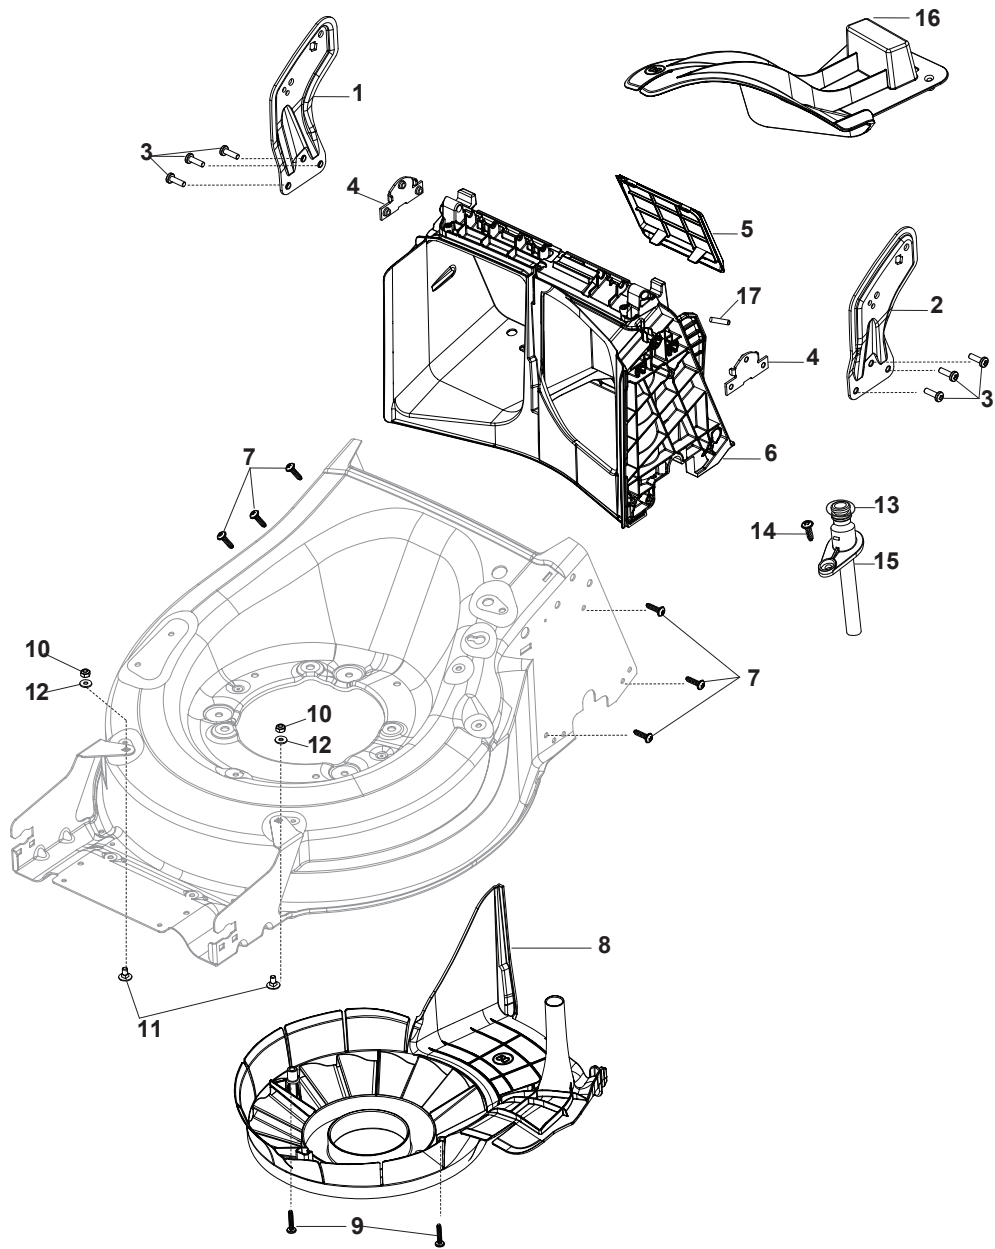

Ball Bearing Ø200 - Wheels NTD

Ball Bearing Ø280 - Wheels NTD

Fig.	Quantity	Part No	Description	Notes
1	8	119216035/0	Bearing	
2	4	381007416/2	Wheel	
4	2	381007417/2	Wheel	
1	8	119216035/0	Bearing	
2	4	381007416/2	Wheel	
4	2	381007417/2	Wheel	

DELTA Wheel (Pierced) - Ø 200

DELTA Wheel - Ø 280

Fig.	Quantity	Part No	Description	Notes
3	2	322110640/0	Hub Cap Grey	
4	2	381007478/1	Wheel	
2	8	119216035/0	Bearing	
1	2	381007477/0	Wheel	

Fig.	Quantity	Part No	Description	Notes
1	2	322110643/0	Hub Cap Grey	Grey
2	2	322110644/0	Hub Cap Grey	Grey
1	2	322110643/0	Hub Cap Grey	Grey
2	2	322110644/0	Hub Cap Grey	Grey
3	2	322110645/0	Hub Cap Grey	Grey
4	2	322110646/0	Hub Cap Grey	Grey

Fig.	Quantity	Part No	Description	Notes
1	1	381005195/0	Bracket-Rh	
2	1	381005197/0	Bracket-Lh	
3	6	112727801/0	Screw	
4	2	322545213/0	Plate	
5	1	322600310/0	Rear door	Not for TR/E models
6	1	322108316/0	Conveyor	
7	6	112728699/0	Screw	
8	1	322060270/0	Carter Mulching	
9	2	112728530/0	Screw	
10	2	112154510/0	Nut	
11	2	112815200/0	Screw	
12	2	112521330/0	Washer	
13	1	119035000/0	Or Ring	
14	1	112728697/0	Screw	
15	1	322034002/0	Washing Connection	
16	1	322140245/0	Deflector	
17	1	112645708/0	Pin	

Fig.	Quantity	Part No	Description	Notes
1	1	122465607/3	Hub With Pulley, Crankshaft Ø 22.2	
2	1	181004366/2	Blade	
3	1	122160400/0	Elastic Disc	
4	1	112523080/0	Washer	
5	1	112735698/0	Screw	
6	1	112139100/0	Feather, Crankshaft Ø 22,2	
8	1	112521350/0	Washer	
9	3	112154210/0	Nut	
10	1	322170964/0	Protection	
11	3	122170835/0	Spacer	