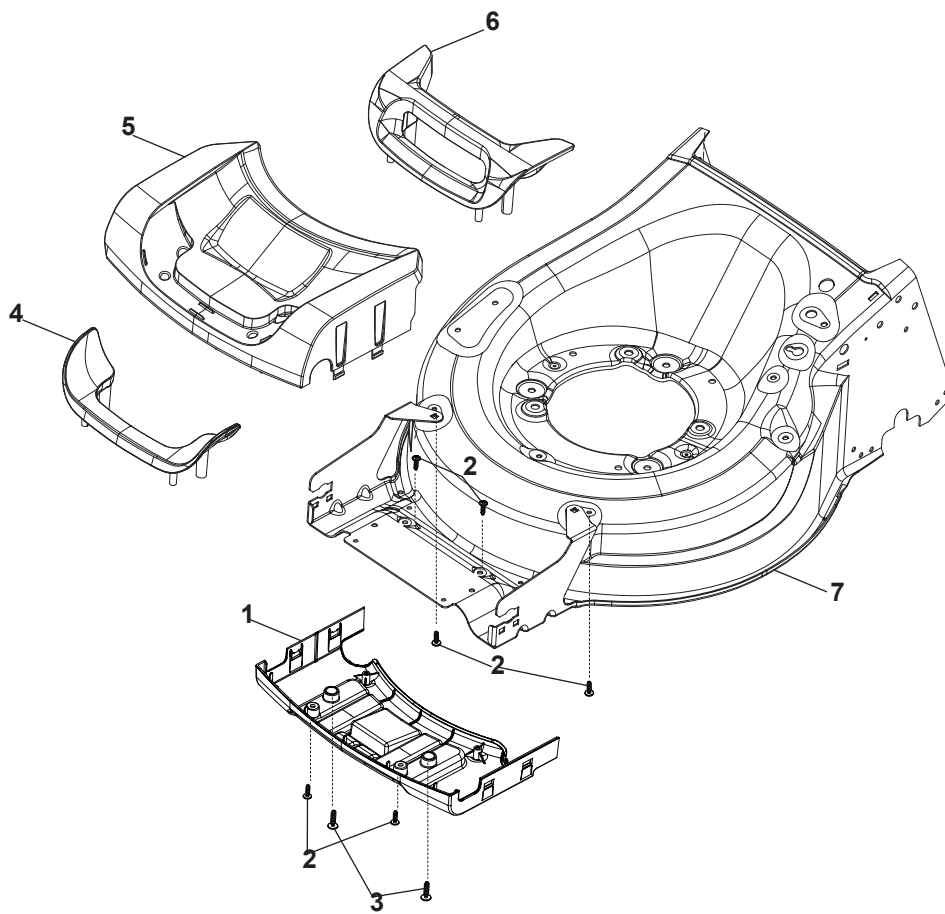

MP1 504 S

WBH Petrol Steel Mask

Issue 9 - 2015

Fig.	Quantity	Part No	Description	Notes
1	1	322500111/0	Front Combi	
2	6	112728697/0	Screw	
3	2	112728699/0	Screw	
4	1	322055524/0	Insert	
5	1	322226215/0	Mask, Red	
6	1	322393742/0	Handle	
7	1	381004776/0	Red Deck	
7	1	381004777/0	Red Deck	Side Discharge