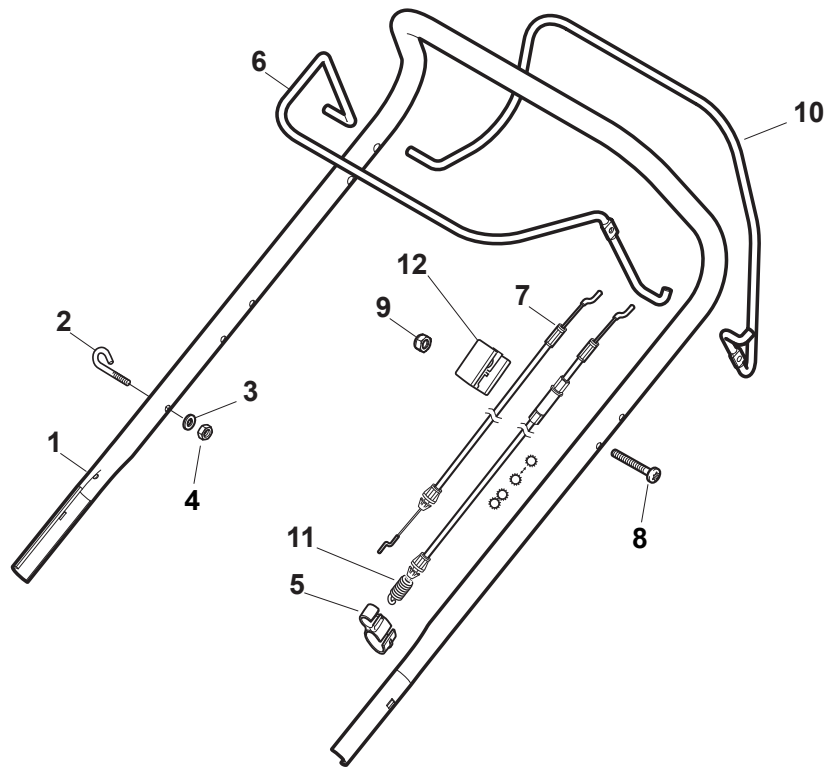

Fig.	Quantity	Part No	Description	Notes
1	1	381006739/1	Handle, Upper Part	without Sponge
1	1	381006745/1	Handle, Upper Part with sponge handgrip	with Sponge
2	1	122430313/0	Guide Spring	
3	1	112521330/0	Washer	
4	1	112154510/0	Nut	
5	1	118390020/0	Conduit Clip Caproeurope	
6	1	181003363/1	Lever, Engine Brake Black	Black
6	1	381003365/0	Lever, Engine Brake Yellow	Yellow
7	1	181030053/0	Cable, Thread Engine Brake	Handle w/Lever - For B&S 675-750 Engine
7	1	181030053/0	Cable, Thread Engine Brake	Handle w/Knob - For B&S 675
7	1	181030054/0	Cable, Thread Engine Brake	Handle w/Knob - For WBE 140 Engine
7	1	181030054/0	Cable, Thread Engine Brake	Handle w/Lever - For B&S 675E Engine
7	1	181030057/0	Cable, Thread Engine Brake	Handle w/Lever - For B&S 675-750-775 Engine
7	1	181030057/0	Cable, Thread Engine Brake	Handle w/Knob - For B&S 675E
7	1	181030070/0	Cable, Thread Engine Brake	Handle w/Knob - For Honda Engine MP1 55
7	1	181030070/0	Cable, Thread Engine Brake	Handle w/Knob - For WBE0702 Engine
7	1	181030070/0	Cable, Thread Engine Brake	Handle w/Knob - For B&S 625E-850 Engine
7	1	181030087/0	Cable, Thread Engine Brake	Handle w/Knob - For B&S 750-775 Engine
7	1	181030088/0	Cable, Thread Engine Brake	Handle w/Knob - For B&S 550E-625E-675 Engine
7	1	181030088/0	Cable, Thread Engine Brake	Handle w/Knob - For Honda Engine MP1 50
7	1	181030105/0	Cable, Thread Engine Brake	Handle w/Lever - For WBE 140 Engine
7	1	181030106/0	Cable, Thread Engine Brake	Handle w/Lever - For B&S 550E-625E-850 Engine
7	1	181030106/0	Cable, Thread Engine Brake	Handle w/Lever - For WBE0702 Engine
7	1	181030106/0	Cable, Thread Engine Brake	Handle w/Lever - For Honda Engine
8	1	112727788/0	Screw	
9	1	112154510/0	Nut	
10	1	181003364/0	Drive Control Lever	Black
10	1	381003366/0	Lever, Driving Yellow	Yellow
11	1	381030104/0	Clutch Cable	
12	1	181005537/0	Throttle Cable	for Handle with Knob
12	1	181005539/0	Throttle Cable	for Handle with Lever