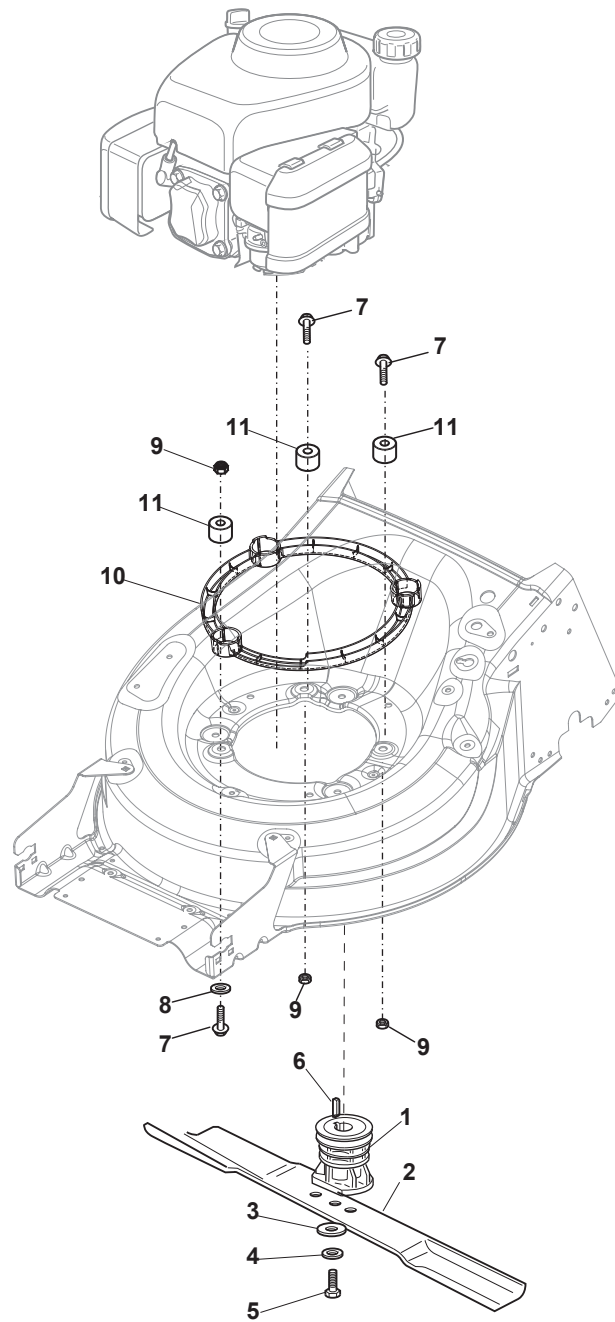

Ball Bearing Ø200 - Wheels NTD

Ball Bearing Ø280 - Wheels NTD

Fig.	Quantity	Part No	Description	Notes
1	8	119216035/0	Bearing	
2	4	381007416/2	Wheel	
4	2	381007417/2	Wheel	
1	8	119216035/0	Bearing	
2	4	381007416/2	Wheel	
4	2	381007417/2	Wheel	

DELTA Wheel (Pierced) - Ø 200

DELTA Wheel - Ø 280

Fig.	Quantity	Part No	Description	Notes
3	2	322110640/0	Hub Cap Grey	
4	2	381007478/1	Wheel	
2	8	119216035/0	Bearing	
1	2	381007477/0	Wheel	

Fig.	Quantity	Part No	Description	Notes
1	2	322110643/0	Hub Cap Grey	Grey
2	2	322110644/0	Hub Cap Grey	Grey
1	2	322110643/0	Hub Cap Grey	Grey
2	2	322110644/0	Hub Cap Grey	Grey
3	2	322110645/0	Hub Cap Grey	Grey
4	2	322110646/0	Hub Cap Grey	Grey

Fig.	Quantity	Part No	Description	Notes
1	1	381005195/0	Bracket-Rh	
2	1	381005197/0	Bracket-Lh	
3	6	112727801/0	Screw	
4	2	322545213/0	Plate	
5	1	322600310/0	Rear door	Not for TR/E models
6	1	322108316/0	Conveyor	
7	6	112728699/0	Screw	
8	1	322060270/0	Carter Mulching	
9	2	112728530/0	Screw	
10	2	112154510/0	Nut	
11	2	112815200/0	Screw	
12	2	112521330/0	Washer	
13	1	119035000/0	Or Ring	
14	1	112728697/0	Screw	
15	1	322034002/0	Washing Connection	
16	1	322140245/0	Deflector	
17	1	112645708/0	Pin	

Fig.	Quantity	Part No	Description	Notes
1	1	122465607/3	Hub With Pulley, Crankshaft Ø 22.2	
2	1	181004366/2	Blade	
3	1	122160400/0	Elastic Disc	
4	1	112523080/0	Washer	
5	1	112735698/0	Screw	
6	1	112139100/0	Feather, Crankshaft Ø 22,2	
8	1	112521350/0	Washer	
9	3	112154210/0	Nut	
10	1	322170964/0	Protection	
11	3	122170835/0	Spacer	